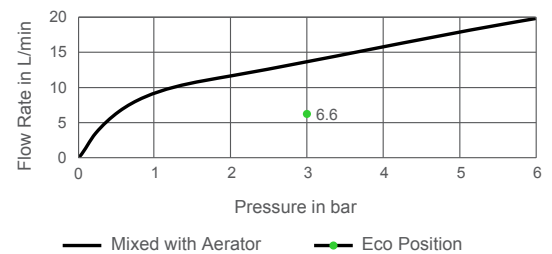

Flow Diagram

Additional Information: KOHLER® finishes resist corrosion and tarnishing, whilst solid brass construction ensures durability and reliability.