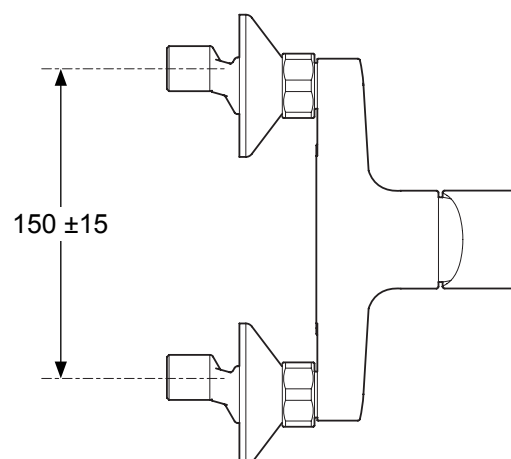

## July™ Single-Lever Wall-Mount Shower Mixer

16029W-4

**Product Description:** July single-lever wall-mount shower mixer

**Colour/Finish:** Polished chrome

**Material:** Brass body

**Minimum Pressure:** 0.5 bar

## Dimensions (mm):