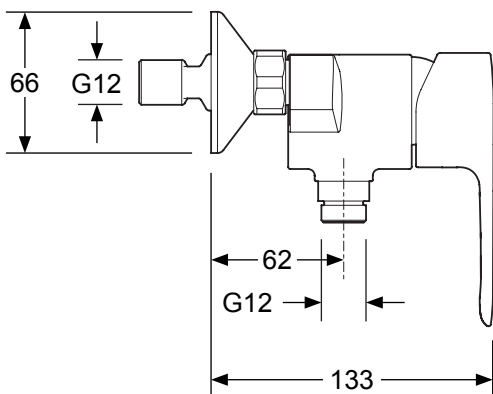

## July™ Single-Lever Wall-Mount Shower Mixer

16029W-4

**Product Description:** July single-lever wall-mount shower mixer

**Colour/Finish:** Polished chrome

**Material:** Brass body

**Minimum Pressure:** 0.5 bar

## Dimensions (mm):